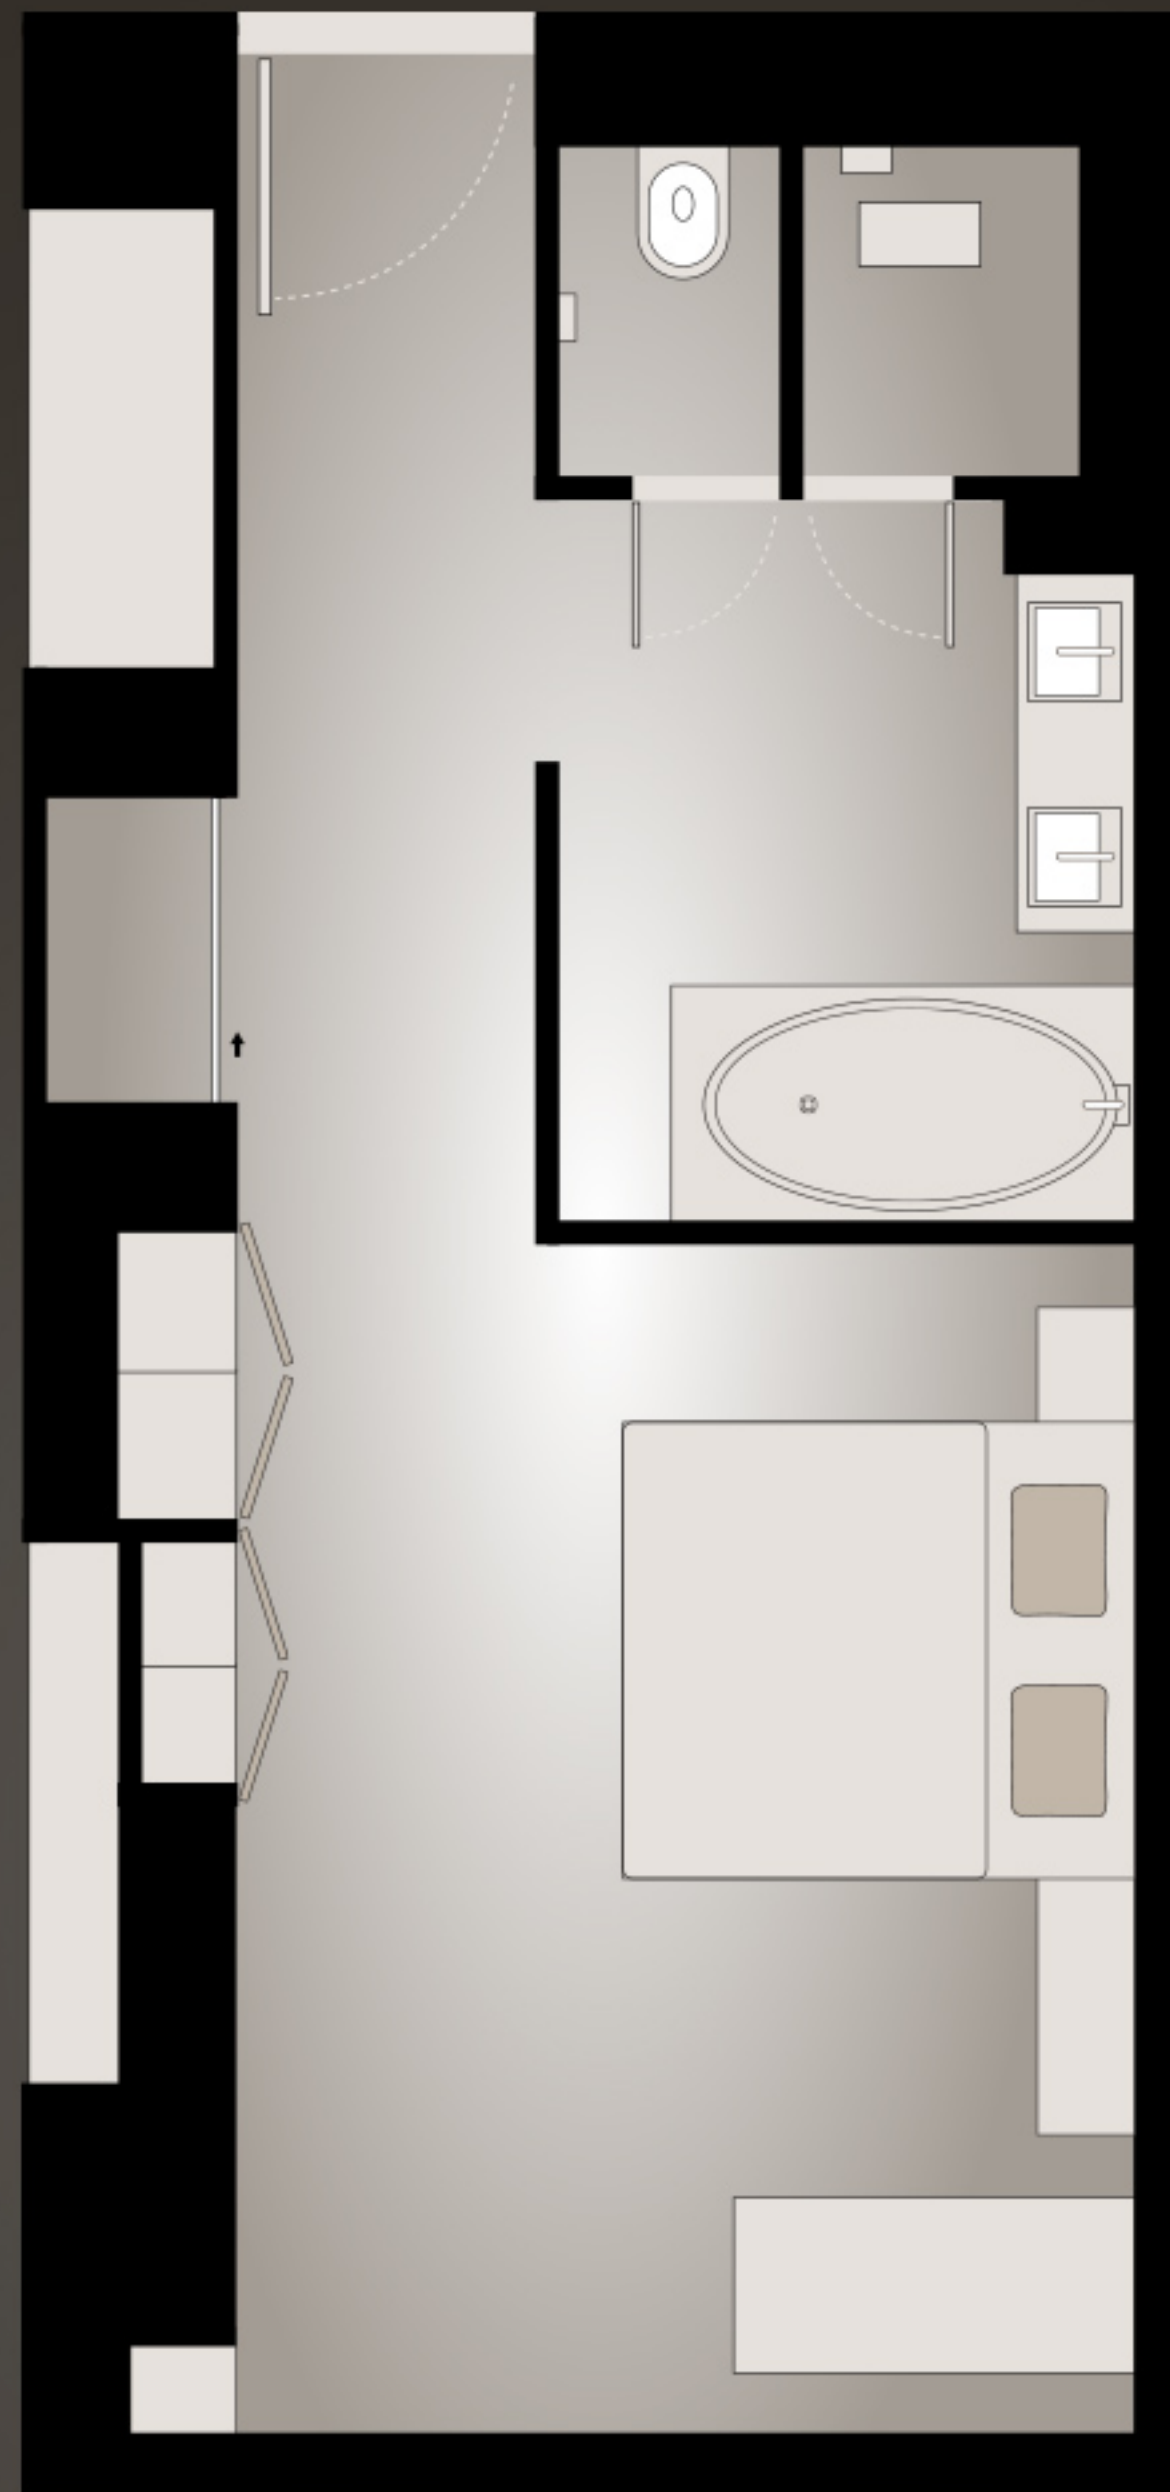

# Studio 45

45 sqm | 484 sq ft

## Services & Amenities

- Rain shower and deep soaking oak bathtub
- Luxury down bedding and 400 thread count cotton bed linen
- Exclusive Appelles toiletries
- LCD TV and Denon in-room entertainment
- Complimentary mini-bar and wireless internet access
- Mood lighting system
- Accessible room available
- French press coffee