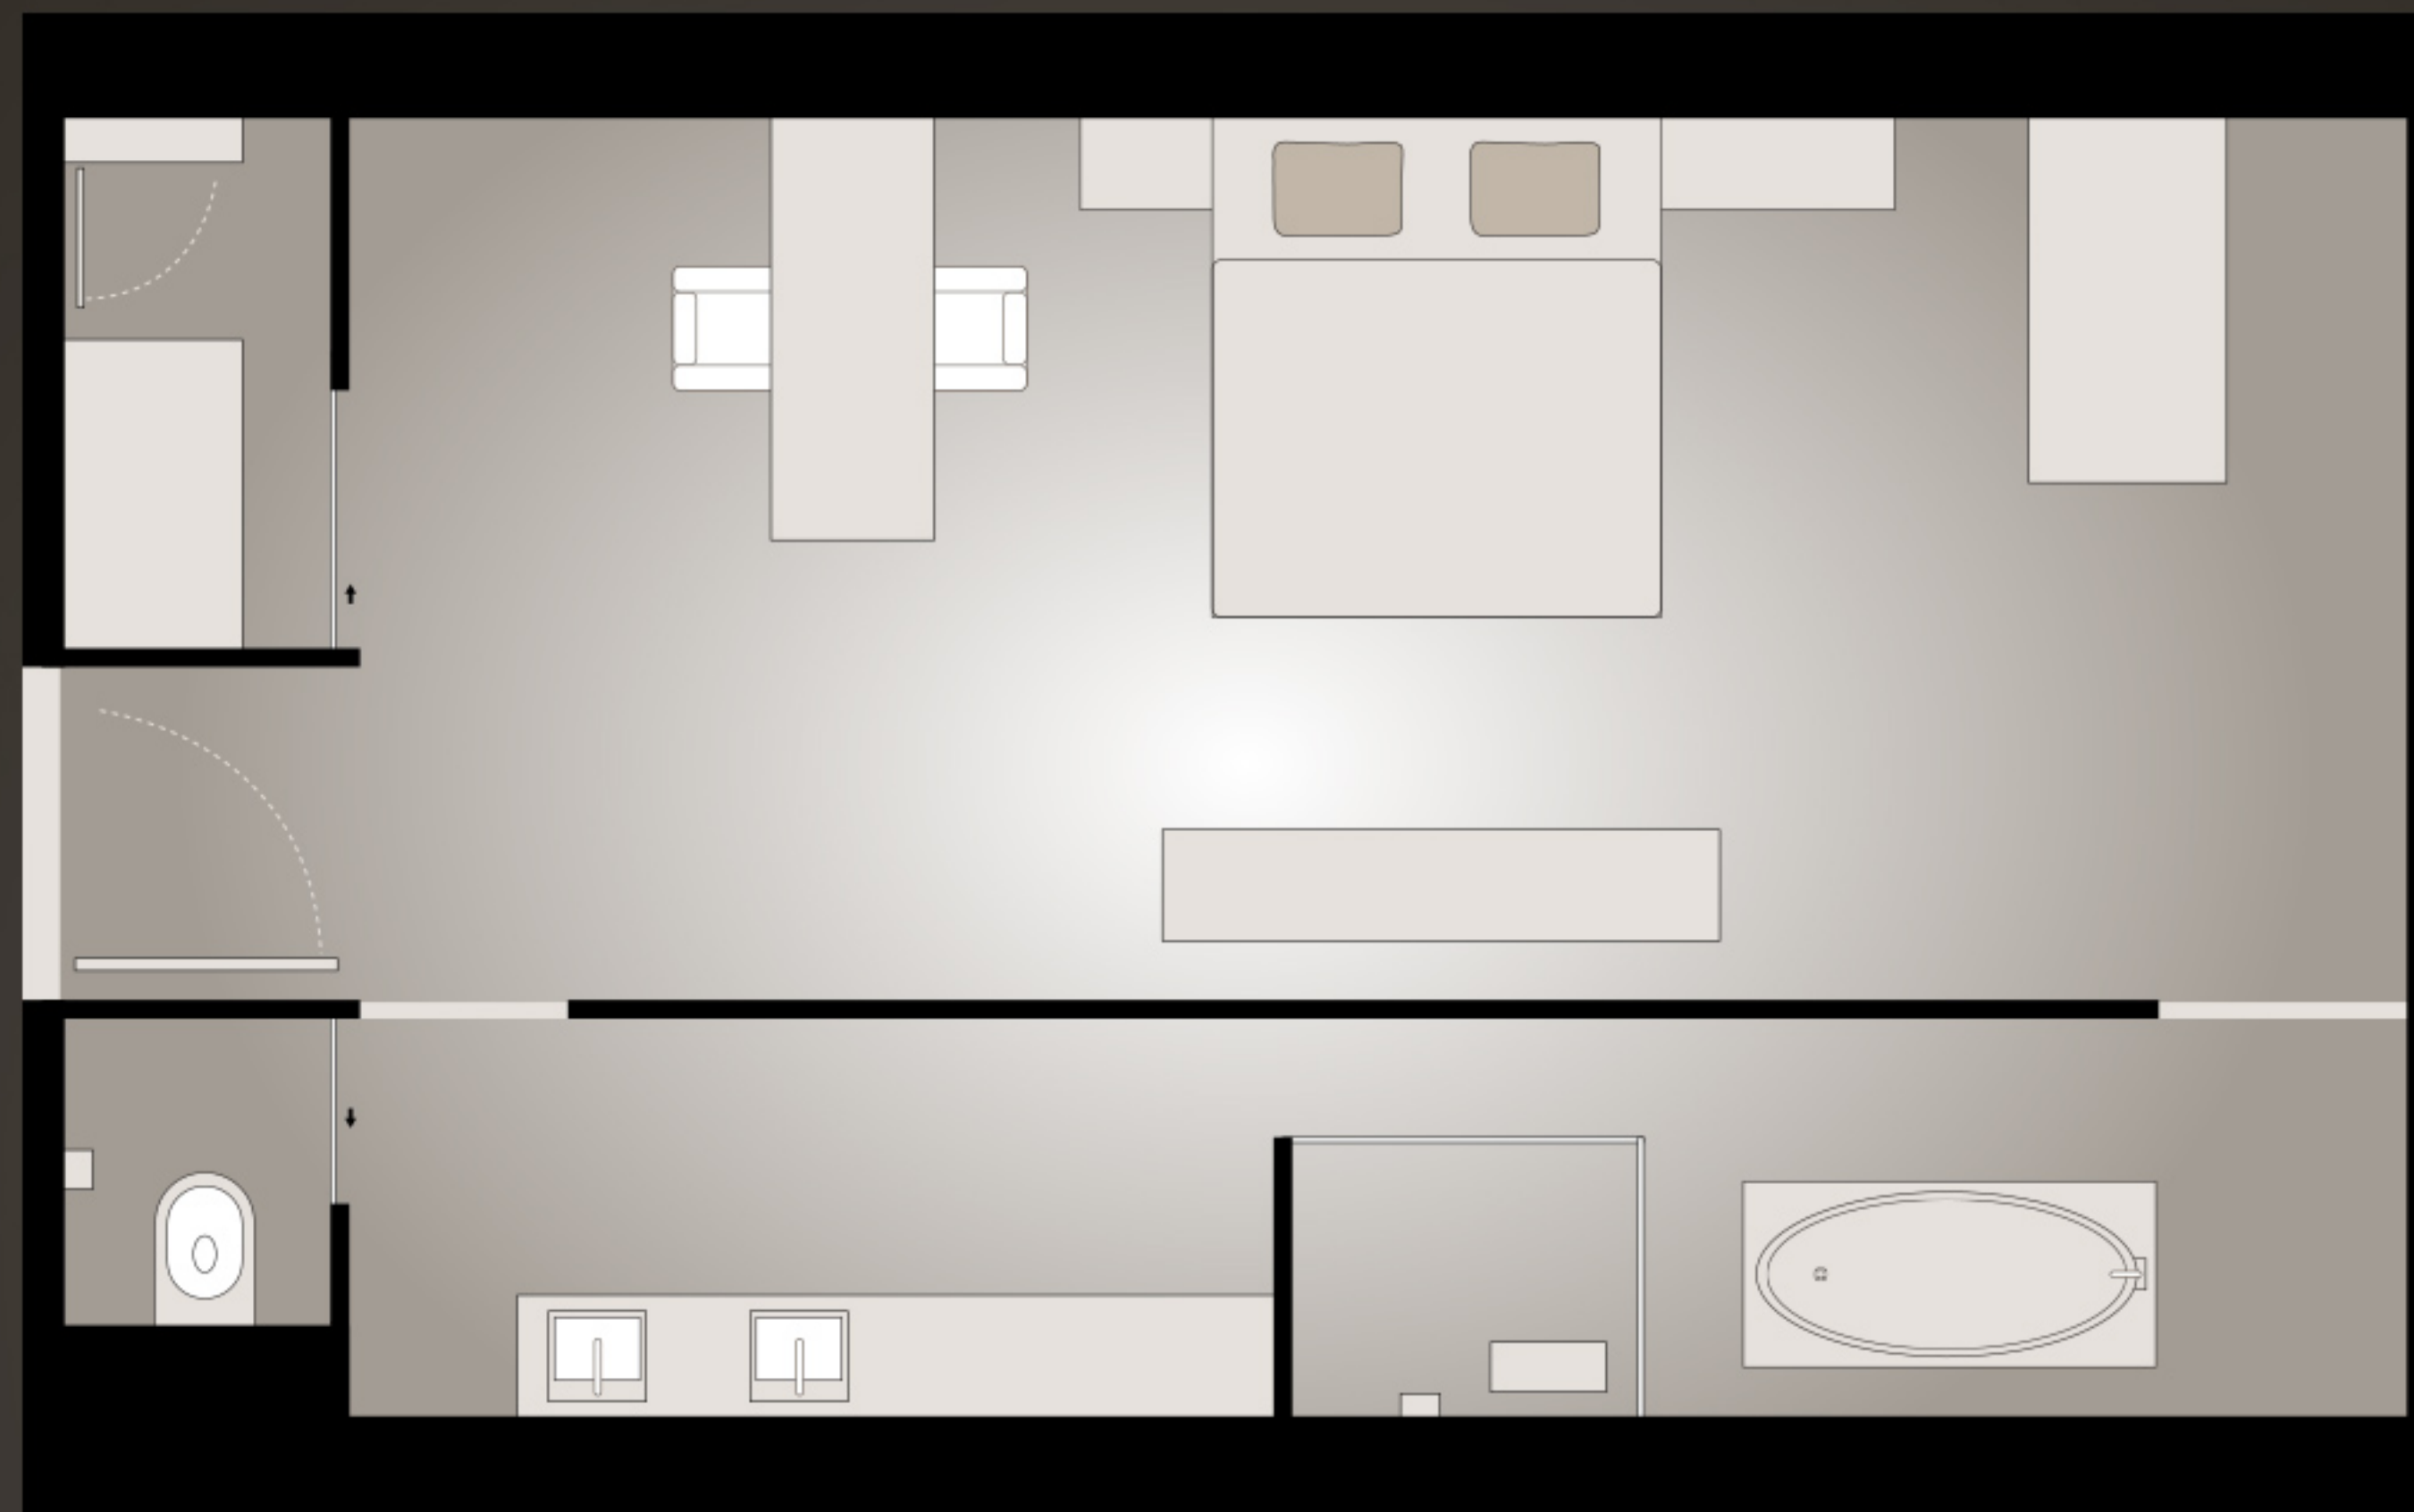

# Studio 70

70 sqm | 753 sq ft

## Services & Amenities

- Rain shower and deep soaking oak bathtub
- Luxury down bedding and 400 thread count cotton bed linen
- Exclusive Appelles toiletries
- LCD TV and Denon in-room entertainment
- Complimentary mini-bar and wireless internet access
- Mood lighting system
- Accessible room available
- French press coffee