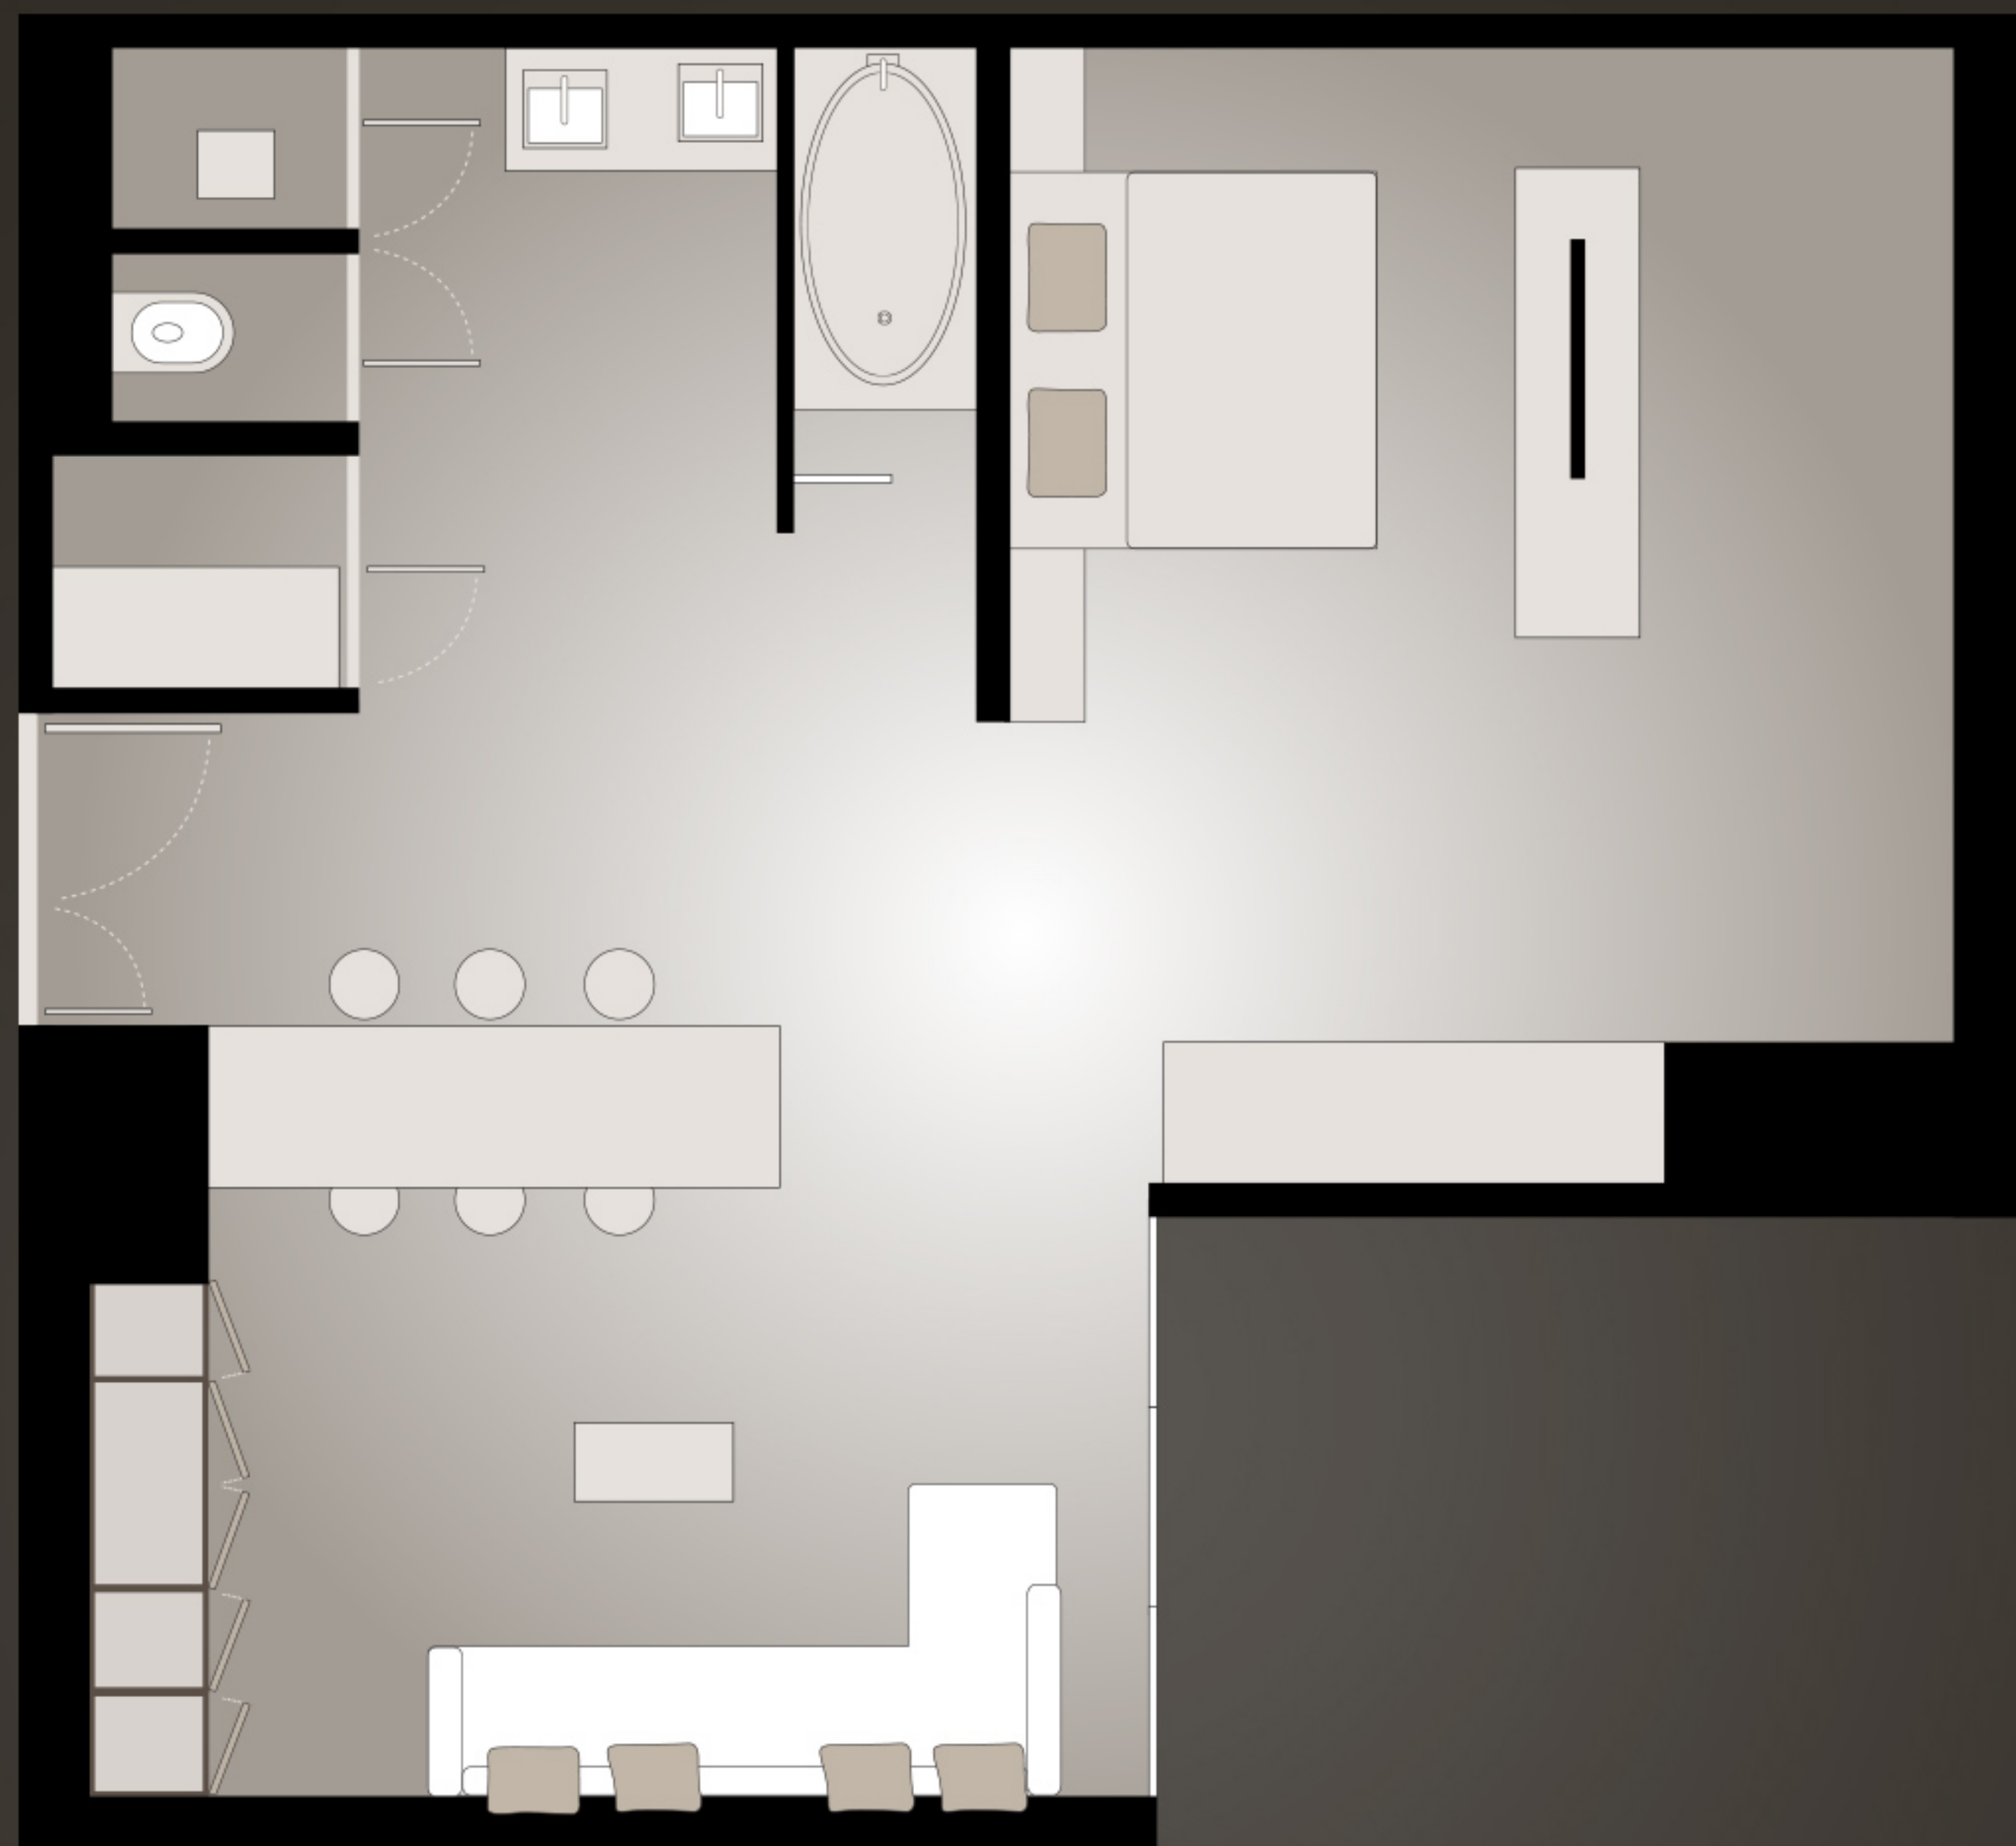

# Studio 95

95 sqm | 1,022 sq ft

## Services & Amenities

- Rain shower and deep soaking oak bathtub
- Luxury down bedding and 400 thread count cotton bed linen
- Exclusive Appelles toiletries
- LCD TV and Denon in-room entertainment
- Complimentary mini-bar and wireless internet access
- Mood lighting system
- Accessible room available
- Nespresso Machines